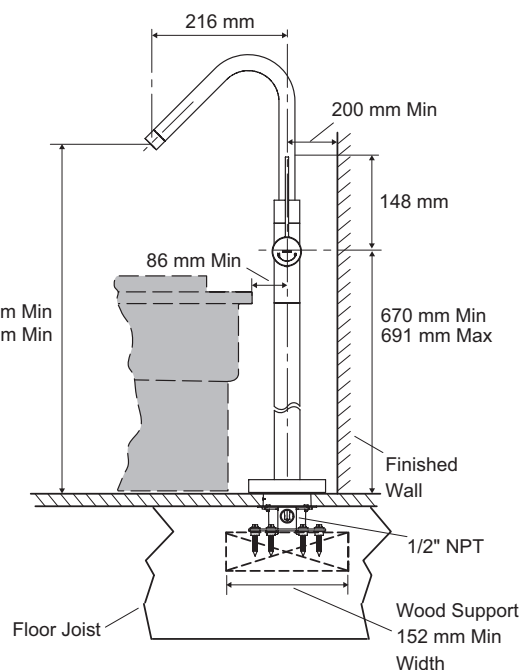

Stillness Floor Mount Bath Filler

Product Description:	Stillness floor mount bath filler
Product Code:	994-4
Product Dimensions:	TBA
Colour/Finish:	Polished Chrome
Material:	Brass
Recommended Pressure (bar):	1.0
Product Weight (kg):	TBA
Fixings Included:	Yes
Guarantee (Years):	5
Additional Information:	Brass Valve Body, Chrome Finish

Dimensions (mm)

Notes:

Kohler UK

Sales Tel: +44 (0) 844 571 0048 Fax: +44 (0) 844 571 1001
 Technical Tel: +44 (0) 151 606 5034 Fax: +44 (0) 151 638 0303
www.kohler.co.uk

THE BOLD LOOK
 OF **KOHLER**[®]

Stillness Floor Mount Bath Filler