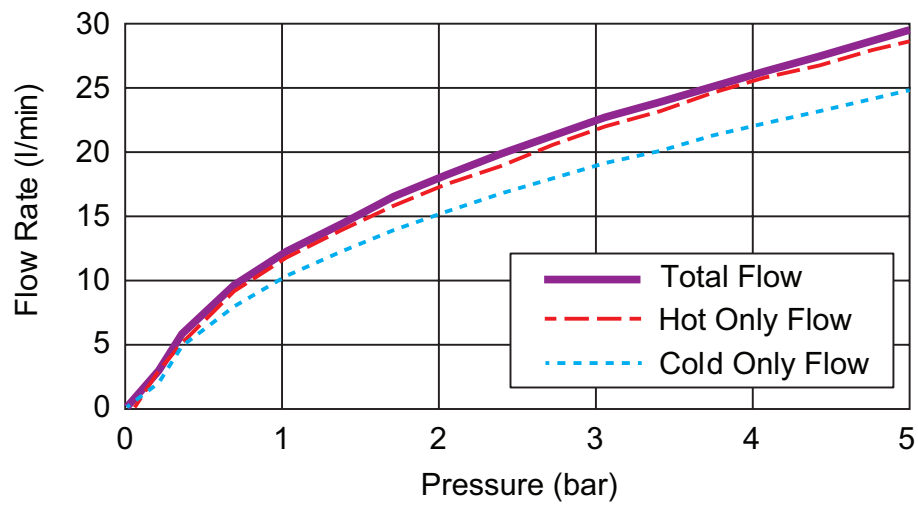

Stillness Floor Mount Bath Filler

Flow Graph

Kohler UK

Sales Tel: +44 (0) 844 571 0048 Fax: +44 (0) 844 571 1001

Technical Tel: +44 (0) 151 606 5034 Fax: +44 (0) 151 638 0303

www.kohler.co.uk

THE BOLD LOOK
OF **KOHLER**®