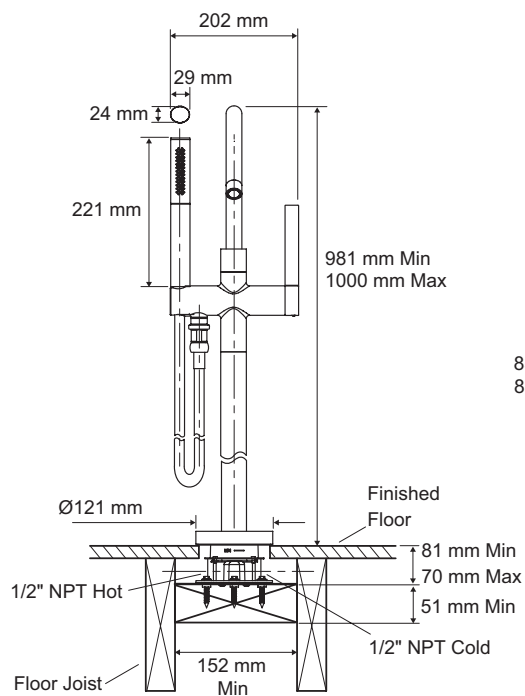

Stillness Floor Mount Bath Filler

Product Description:	Stillness floor mount bath filler
Product Code:	994-4
Product Dimensions:	TBA
Colour/Finish:	Polished Chrome
Material:	Brass
Recommended Pressure (bar):	1.0
Product Weight (kg):	TBA
Fixings Included:	Yes
Guarantee (Years):	5
Additional Information:	Brass Valve Body, Chrome Finish

Dimensions (mm)

Notes:

Kohler UK

Sales Tel: +44 (0) 844 571 0048 Fax: +44 (0) 844 571 1001
 Technical Tel: +44 (0) 151 606 5034 Fax: +44 (0) 151 638 0303
www.kohler.co.uk

THE BOLD LOOK
 OF **KOHLER**[®]

Stillness Floor Mount Bath Filler